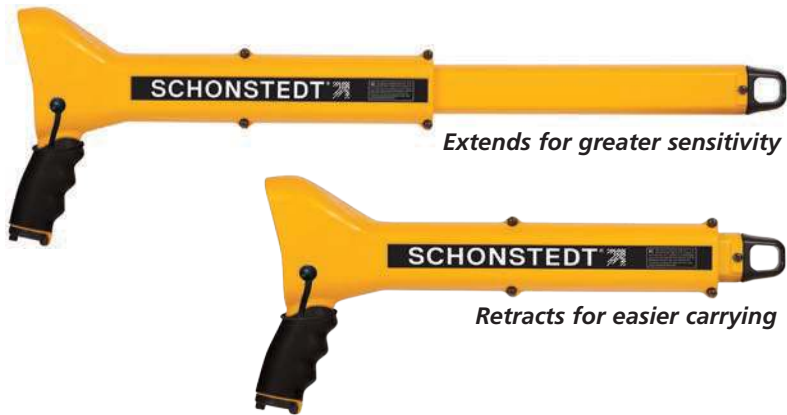

GA-92XTd Magnetic Locator Portable & Precise

This pistol-grip locator extends for accuracy and retracts for easy carrying and storage. One hand operation makes finding faster, providing both audio and visual indication of ferrous objects up to 16 feet underground. When you have your hands full on the job site, carry the XTd on your hip.

Optimized for locating

- ▶ Water & Gas Valves
- ▶ Manhole Covers
- ▶ Other deep iron/steel objects

"After locating the water line to the main, I started sweeping with the XT and found the box three feet below grade. Others have been over that same area before and never got a hot signal. The Schonstedt found it right away. I'm a believer for life. Thanks for making a great product."

—Gary F. Read, Locator for the Village of Shorewood, IL

- ▶ Membrane switch
- ▶ Precision Signal Strength Indicator
- ▶ Easy access 9V battery
- ▶ Holster included

Receiver Specifications

Output:	Audio and Visual
Gain:	4-Level LCD: Low (L), Medium (M), High (H), Extra High (XH)
Volume:	3 Levels: Muted, Medium, Maximum
Battery:	One 9V Battery
Battery Life:	4 Hours (intermittent use)
Operating Temperature:	-13°F to 140°F (-25°C to 60°C)
Overall Length:	Open – 26" (66 cm), Closed – 15.5" (39 cm)
Nominal Sensor Spacing:	9.5" (24 cm)
Weight:	2.5 lbs (1.1 kg)
Water and Dust Resistance:	Rated IP54